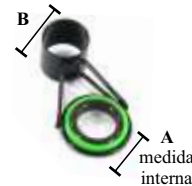

Passadores cor nickel SIC disponíveis em:

- PT500/6ART - A 22mm / B 23,5mm
- PT500SSG - C 18mm / D 18mm
- PT500/4SG - C 10mm / D 18,5mm
- PT500/3SG - C 5mm / D 10,5mm
- PT5002SG - C 3mm / D 8,5mm

Passadores articulado cor nickel SIC disponível em:

- NBSPART1 - A 23mm / B 20mm
- NBSPART2 - A 23mm / B 19mm
- NBSPART3 - A 18mm / B 18mm
- NBSPART4 - A 18mm / B 17mm
- NBSPART5 - A 17mm / B 15mm

Passadores em cerâmica cor verde disponível em:

- 8110/8 - A 4mm / B 3mm 8110/10 - A 6mm / B 6mm
- 8110/8 - A 4mm / B 3,5mm 8110/10 - A 6mm / B 6,3mm
- 8110/8 - A 4mm / B 4mm 8110/12 - A 7mm / B 7mm
- 8110/8 - A 4mm / B 4,5mm 8110/12 - A 7mm / B 7,5mm
- 8110/10 - A 6mm / B 5mm 8110/12 - A 7mm / B 8mm
- 8110/10 - A 6mm / B 5,5mm 8110/12 - A 7mm / B 8,5mm
- 8110/12 - A 7mm / B 9mm
- 8110/12 - A 7mm / B 9,5mm
- 8110/12 - A 7mm / B 10mm
- 8110/16 - A 9mm / B 10,5mm
- 8110/12 - A 7mm / B 10mm
- 8110/16 - A 9mm / B 10,5mm
- 8110/16 - A 9mm / B 11mm
- 8110/16 - A 9mm / B 11,5mm
- 8110/16 - A 9mm / B 12mm
- 8110/16 - A 9mm / B 12,5mm